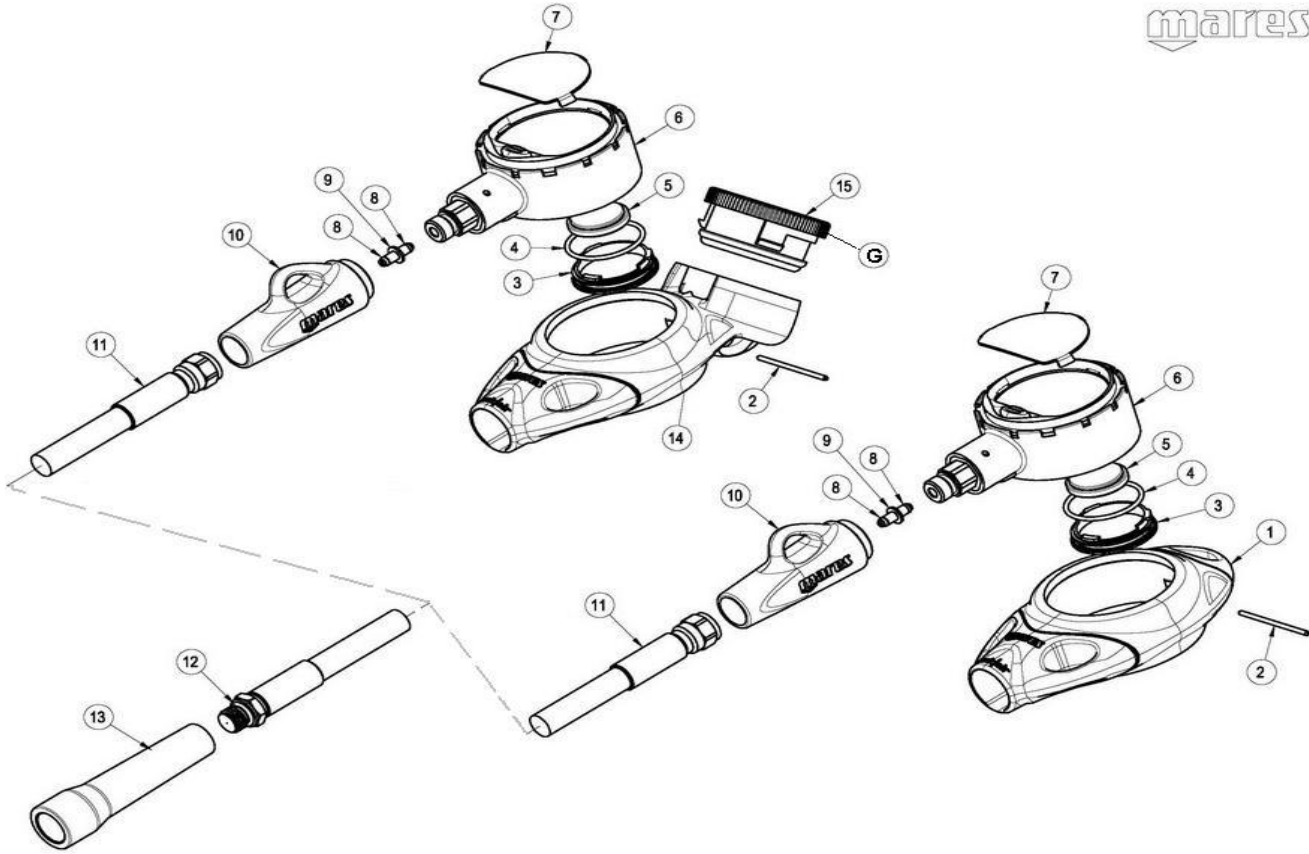

mares®

REF	CODE	DESCRIPTION	e	REF	CODE	DESCRIPTION	e
1	44200754	BOOT Puck Air		11	44200502	Hp HOSE	
2	44200743	CONSOLE PIN		12	46110404	OR 108 Viton	
3	44200631	BATTERY PLUG		13	44200485	SOFT HOSE PROTECOR 2K4	
4	44200654	O-RING BATTERY PLUG		14	44200741	BOOT FOR Puck Air	
5	44200537	BATTERY CR2450		15	44200179	COMPASS Supreme	
6	N/A	COMPUTER Puck Air		<b>ASSEMBLIES</b>			
7	44200738	PROTECTION GLASS		G	45200248	GRADUATED PLASTIC RING COMPASS	
8	46110410	O-RING 2-003 Viton		O	44200804	Kit O-Ring (10 pcs) vano batterie Puck (4)	
9	45172102	SWIVEL		K	44200805	Kit (OR+battery) computer Puck (5+4)	
10	44200750	HOSE PROTECOR Puck Air					