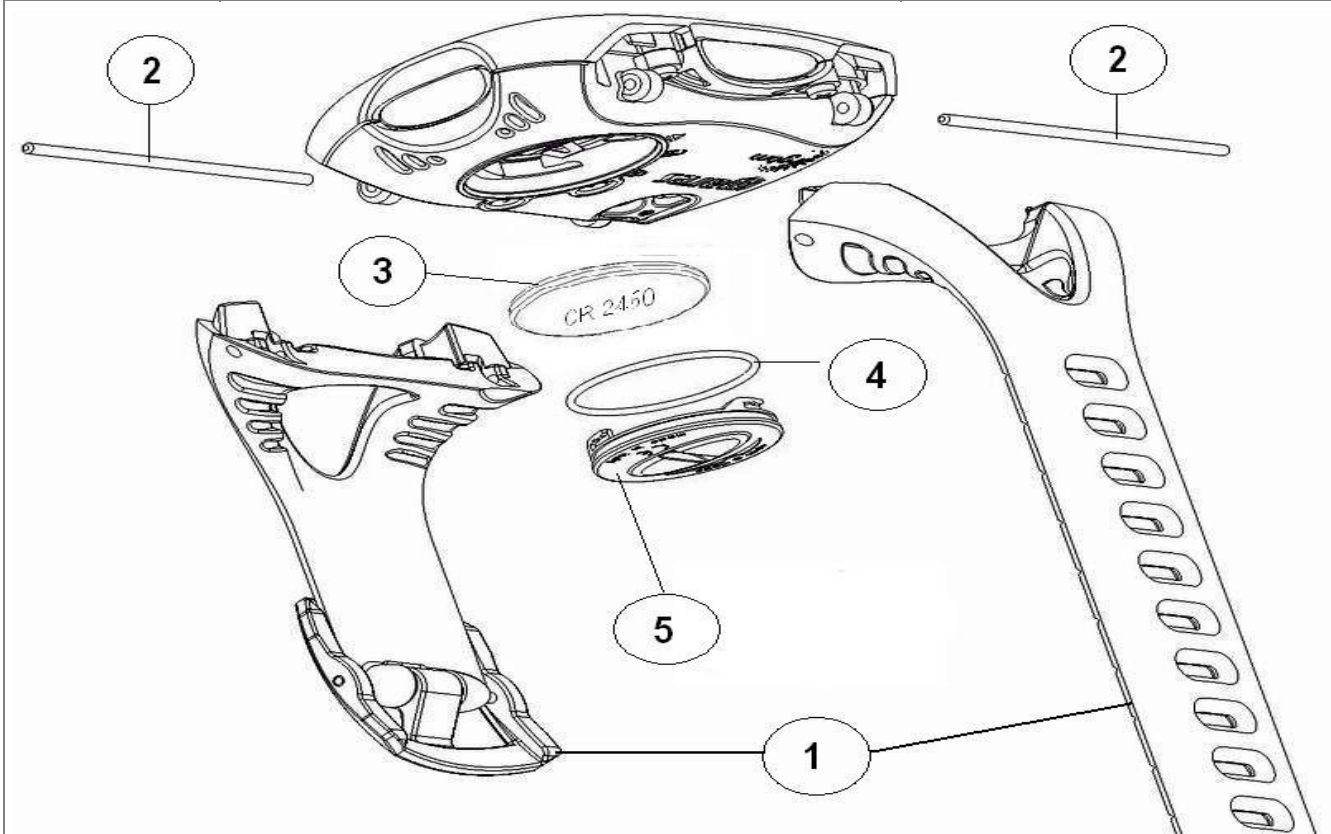

DRAWING NO : C 29

COMPUTER NEMO WIDE

UPDATED : 20/12/2007

CHART NO : 607

COMPUTER NEMO WIDE

UPDATED : 20/12/2007

REF	CODE	DESCRIPTION	€	REF	CODE	DESCRIPTION	€
1	44200582	STRAP ASSY		5	44200565	BATTERY COVER MP	
2	44200527	PIN STRAP 2x68		ASSEMBLIES			
3	44200537	BATTERY CR2450			44200802	Kit (OR+battery) Nemo Wide/Air (4+3)	
4	44200723	OR NBR 70 26,3x1,2			44200803	Kit OR Nemo Wide/Air (10 pics)	