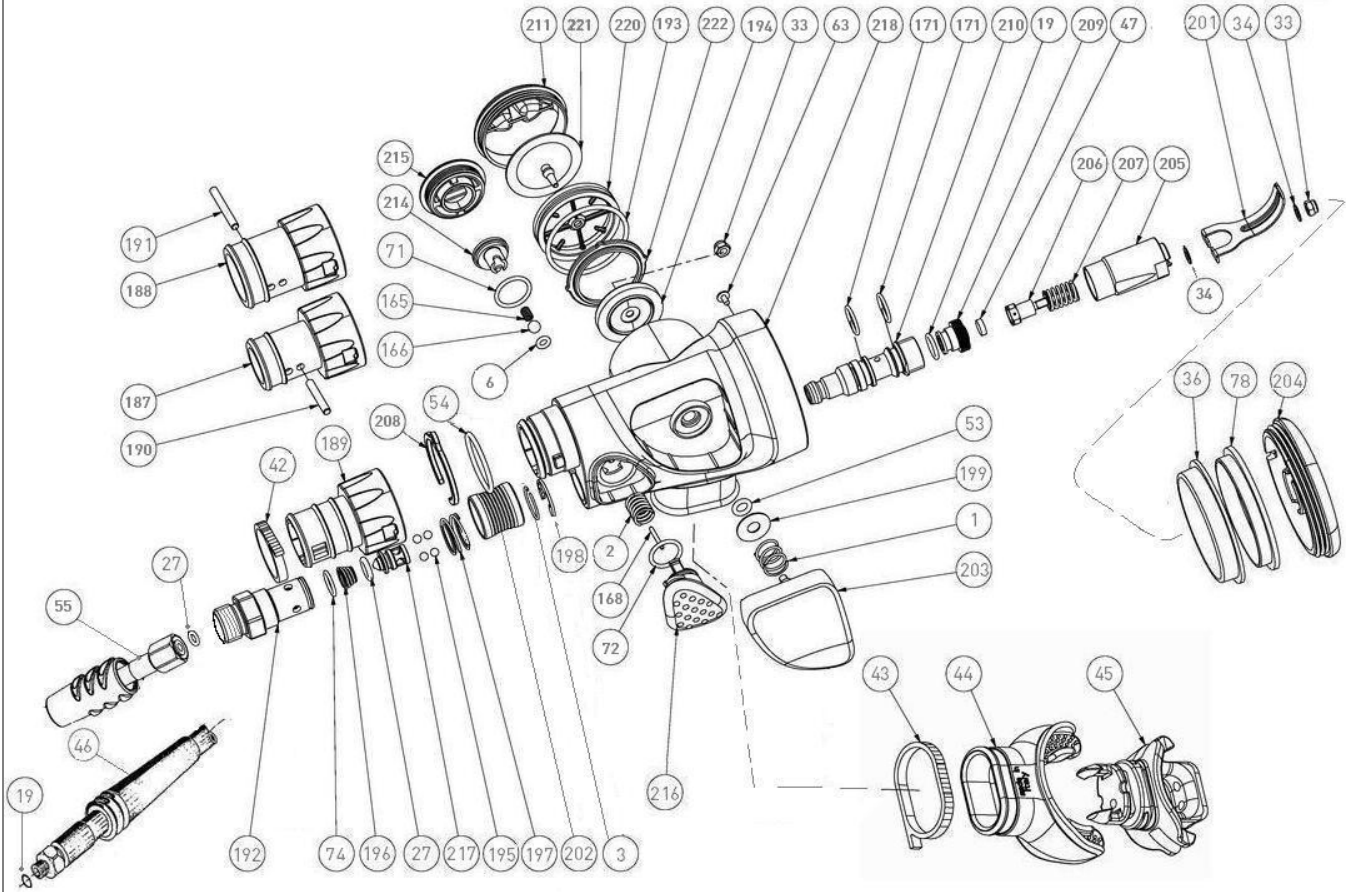

**AIR-CONTROL**

CHART NO. 132

**AIR-CONTROL**

UPDATE : 25/01/2012

REF	CODE	DESCRIPTION	€
1	46185011	Spring Deflate ButtonAIR 2k9	
2	46201113	Spring Inflate ButtonAIR 2k9	
3	46201040	Snap Ring	
6	46110101	OR 2012	
19	46110106	OR 106	
27	46110205	OR 2025	
33	46185051	Locknut, Demand Lever	
34	46185049	Washer	
36	46200311	DIAPHRAGM, 2ND STAGE REG.	
42	45179863	Clamp 3,6x200	
43	47157984	Mouthpiece Clamp	
44	46200855	Mouthpiece BK (10 pics)	
45	46186090	Octopus Plug	
46	46179902	Hose Protector	
47	46185060	Rubber Seat III	
47	46184062	RUBBER SEAT 2nd STAGE ***	
53	46110204	OR 2021	
54	46110221	OR 2081	
55	46200998	Hose SFX 3/8"	
63	46184289	Pin-Cover	
71	46110211	OR 2050	
72	46110215	OR 2043	
74	46110107	OR 2031	
78	46200321	DIAPHRAGM Plastic RING	
165	43163807	Spring Inflating Valve	
166	47200807	Steel Ball 3/16"	
168	D	Pin Ergo 2K5	
171	46110110	OR 2037	
187	A1	Inflator Adaptor 20mm	
188	A2	Inflator Adaptor 25mm	
189	46201036	Inflator Adaptor 21mm	
190	A1	Metal Pin 3x20	
191	A2	Metal Pin 3x25	
192	C	Quick Connector Body	
193	46110175	OR 2125	
194	46201033	Exhaust Diaphragm LP Inflator	

REF	CODE	DESCRIPTION	€
195	C	Steel Ball d3,2	
196	46201009	Conical Spring	
197	46201008	Quick Connector Spring	
198	46201007	Retaining Ring	
199	46201031	Metal Washer	
201	46201044	Demand Lever AirControl	
202	C	Quick Connector Slider	
203	46201019	Purge Button Silver	
204	46201029	Cover Air Control	
205	46201028	Poppet Housing	
206	46201027	Poppet metal body regs	
207	46185059	Spring Regulator	
208	46201026	Plastic Segeer	
209	46201012	Poppet Seat	
210	46201015	Male Connector	
211	46201025	Exhaust Valve Cap	
214	46201024	O-Ring seat	
215	46201023	Inflating Plug	
216	D	Inflating Button Red	
217	46201016	Quick Connector Shutter	
218	46201021	Corpo AirControl	
220	46187025	Exhaust Valve Seat	
221	46184006	Exhaust Valve	
222	46201020	Spacer Ring	

**NOTE**

\*\*\* :STARTING FROM SERIAL NO. EC11923, MARES ASSEMBLE IN ALL AIR-CONTROL UNITS THE RUBBER SEAT # 46184062