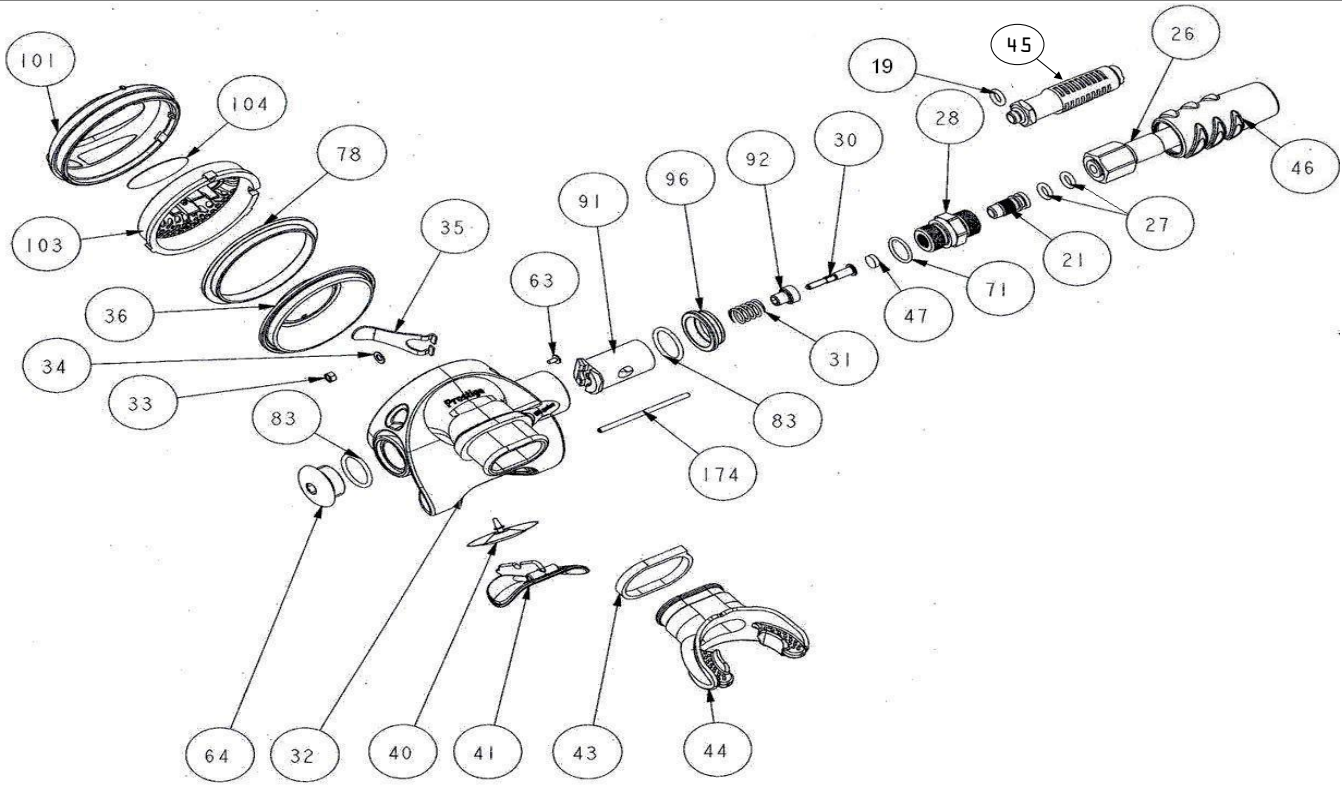

DRAWING NO : E36	2nd Stage - Octopus PRESTIGE PRESTIGE SHE DIVES	UPDATE : 18/01/2012
------------------	--	---------------------

CHART NO : 126	2nd Stage - Octopus PRESTIGE PRESTIGE SHE DIVES	UPDATE : 20/01/2012
----------------	--	---------------------

REF	CODE	DESCRIPTION	€	REF	CODE	DESCRIPTION	€
19	46110106	OR 106		63	46184289	PIN-COVER	
19	46110402	OR 106 Viton 610-97507		64	46200772	2nd ST. ADJUSTMENT PLUG	
21	46200204	POPPET SEAT		71	46110211	OR 2050	
26	46200789	LP HOSE PRESTIGE 3/8 L 800		71	46110413	OR 2050 Viton	
26	46200790	LP HOSE PRESTIGE 3/8 L1000 YL		78	46200773	DIAPHRAGM RING PRESTIGE	
27	46110205	OR 2025		83	46110225	OR 2068	
27	46110411	OR 2025 Viton		83	46110420	OR 2068 Viton	
28	46184282	HOSE CONNECTOR		91	46200992	INSERT FOR DEMAND LEVER	
30	46184219	POPPET METAL BODY REGS		92	46184221	VALVE BODY, 2ND STAGE	
31	46185057	POPPET SPRING 2ND STAGE		96	46200779	SPACER RING BY-PASS BK	
32	46200770	CASE 2nd STG PRESTIGE		96	46200782	SPACER RING BY-PASS YL	
32	46201045	CASE 2nd STG SHE DIVES		101	46200775	COVER 2nd STG PRESTIGE	
33	46185051	LOCKNUT, DEMAND LEVER		101	46200781	OCTOPUS COVER PRESTIGE	
34	46185049	WASHER, DEMAND LEVER		101	46201057	COVER SHE DIVES	
35	46200777	DEMAND LEVER PRESTIGE		103	46200776	BUTTON 2ND STAGE	
36	46200771	DIAPHRAGM PRESTIGE		104	46200794	STICKER	
40	46184006	EXHAUST VALVE, 2ND STAGE		174	46200361	EXHAUST PLUG PIN	
41	46200769	INSPECTION PLUG		ASSEMBLED			
43	47157984	CLAMP		***	46200296	MAINTENANCE KIT REBEL/PRESTIGE	
44	46200855	MOUTHPIECE BK (10 pics)				(19- 27- 33 - 40- 43- 47 - 63 - 71-72 - 83)	
45	46201077	HOSE PROTECTOR 2k9		***	46200297	MAINTENANCE KIT PRESTIGE (Viton O-Rings)	
46	46200768	HOSE PROTECTOR 2nd STG				(19 -27- 33 -40 - 43 - 47 -63-71- 72- 83)	
47	46184062	RUBBER SEAT 2ND STAGE			46200510	KIT RETROFIT (21-27-47)	